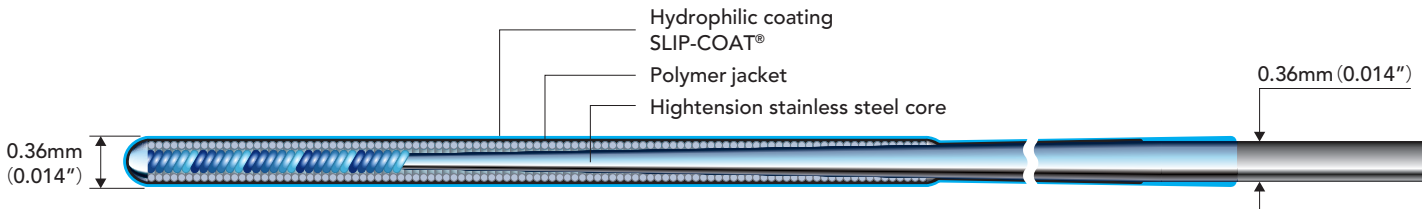

ASAHI
CHIKAI 誓 AI black 14 soft tip
Neurovascular GuideWire

ASAHI CHIKAI black 14 soft tip

Neurovascular Guide Wire

- 43% softer tip*
- Composite guide wire design with ACT ONE
 - Greater torque response in tortuous anatomy
 - Durable tip shape retention

Structure & ordering information

Product	Catalog No.	O.D.	Coating	Usable length	Coil length	Radiopaque length	Tip shape
ASAHI CHIKAI black 14 soft tip	AIN-CKI-200-B-SFT	0.36mm (0.014inch)	Polymer jacket 150cm / Hydrophilic coating (SLIP-COAT®) 170cm	200cm	30cm	3cm	Round curve