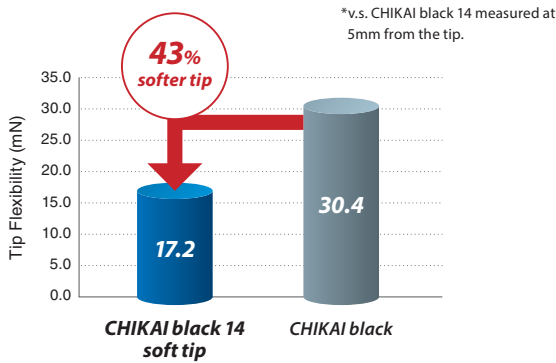

ASAHI
CHIKAI 誓 AI black 14 soft tip
Neurovascular GuideWire

ASAHI CHIKAI black 14 soft tip

Neurovascular Guide Wire

- 43% softer tip*
- Composite guide wire design with ACT ONE
 - Greater torque response in tortuous anatomy
 - Durable tip shape retention

Structure & ordering information

Product	Catalog No.	O.D.	Coating	Usable length	Coil length	Radiopaque length	Tip shape
ASAHI CHIKAI black 14 soft tip	AIN-CKI-200-B-SFT	0.36mm (0.014inch)	Polymer jacket 150cm / Hydrophilic coating (SLIP-COAT®) 170cm	200cm	30cm	3cm	Round curve